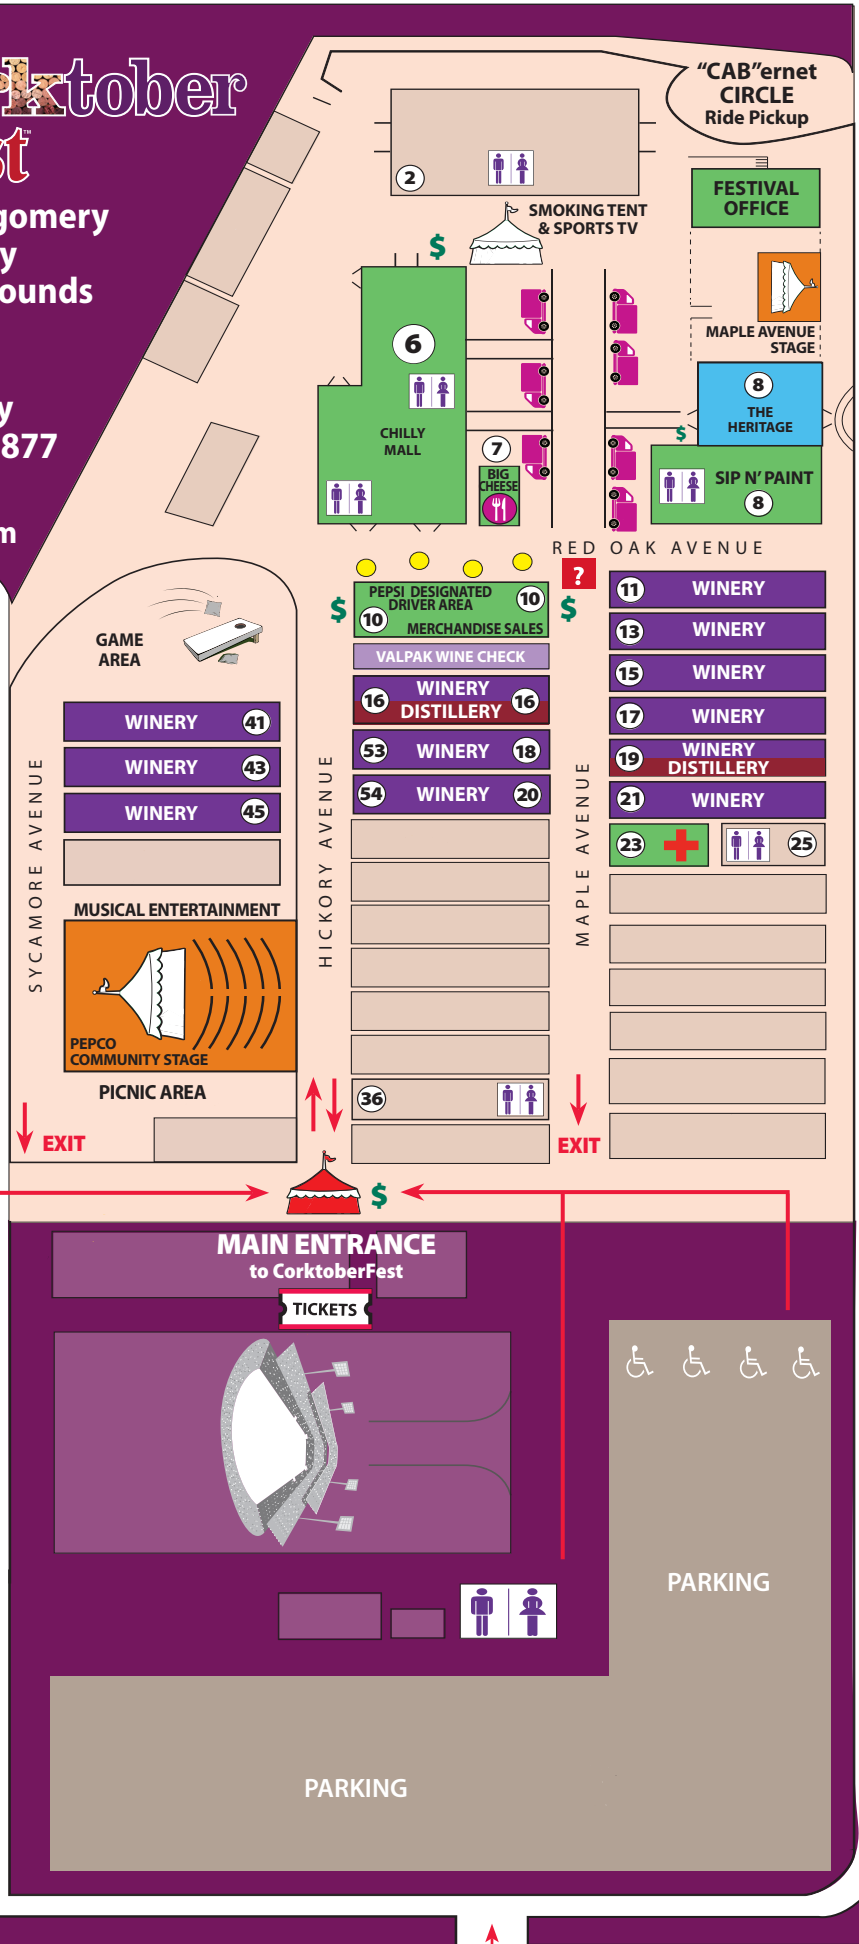

CHESTNUT STREET ENTRANCE CLOSED. USE 501 PERRY PARKWAY.

TO ROCKVILLE (SOUTH)

ROUTE 355

TO GERMANTOWN (NORTH)

# Corktober Fest

Montgomery County Fairgrounds

GPS:  
501 Perry Parkway  
Gaithersburg, MD 20877  
301-926-3100  
www.corktoberfest.com

DALAMAR STREET ENTRANCE CLOSED. USE 501 PERRY PARKWAY.

- OPEN BUILDINGS
- ENTERTAINMENT
- WINE SEMINARS
- WINERIES
- DISTILLERY

- 11 Great Frogs
- 13 Far Eastern Shore Winery
- 15 Boordy Vineyards
- 16 Cattle Pavilion.  
Twin Valley Distillers
- Wines provided by Pinky and Pepe's Grape Escape:  
Breaux Vineyards  
Paradise Springs Winery  
Gadino Cellars
- 17 The Urban Winery
- 18 Great Shoals Winery
- 19 Orchid Cellar Meadery and Winery  
Springfield Manor Winery & Distillery
- 20 Legends Vineyard
- 21 Basignani Winery
- 41 Romano Vineyards and Winery  
The Winery at Olney
- 43 Cove Point Winery  
St. Michaels Winery
- 45 Linganore Winecellars
- 53 Layton's Chance Vineyard and Winery
- 54 Knob Hall Winery

- \$ ATM
- 🍴 FOOD AND BEVERAGE
- 🚚 FOOD TRUCK
- PATIO TABLES
- 🚻 REST ROOMS
- ♿ HANDICAP PARKING
- + FIRST AID
- ? INFORMATION BOOTH

\* ALL ITEMS ARE SUBJECT TO CHANGE

PERRY PARKWAY—ENTRANCE OPEN

MAIN PARKING ENTRANCE